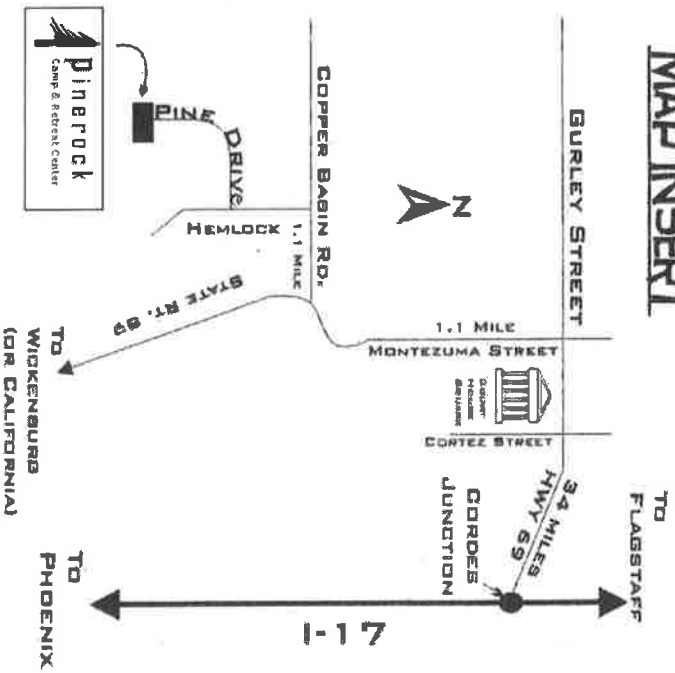

**MAP INSERT**

FROM PHOENIX TAKE I-17 NORTH TO CORDES JUNCTION, HEAD WEST THRU PRESCOTT VALLEY ON INTO PRESCOTT, STAY ON GURLEY ST., THEN LEFT ON MONTEZUMA ST., CONTINUE ONE MILE THEN RIGHT ON COPPER BASIN RD., TURN LEFT ON HEMLOCK THEN RIGHT ON PINE DRIVE