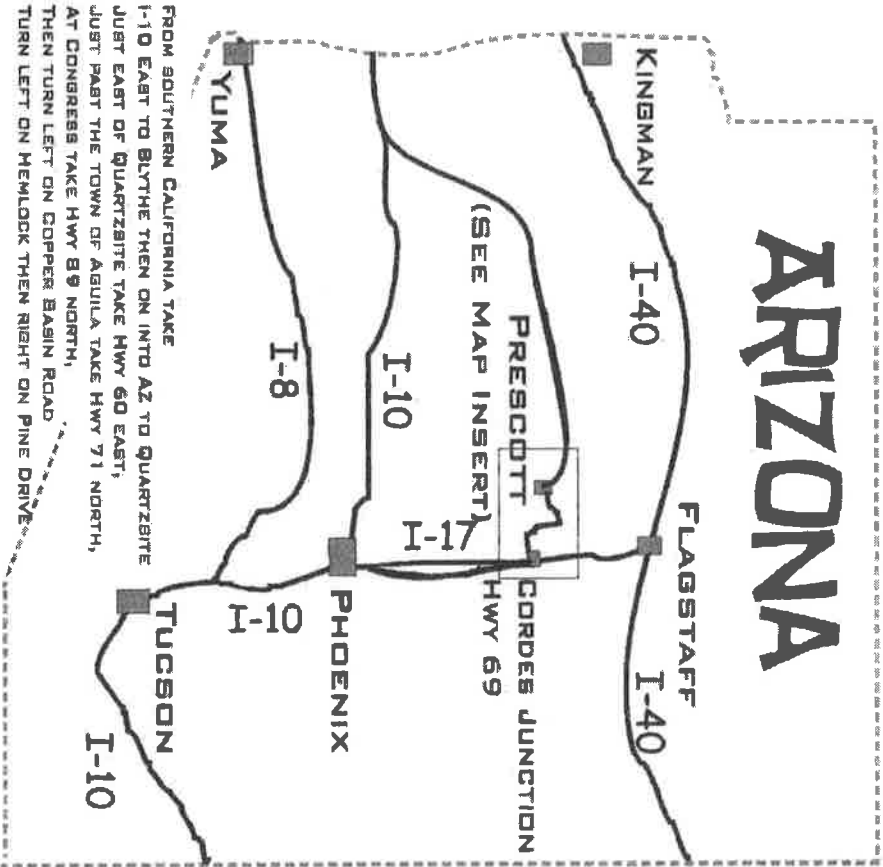

**MAP INSERT**

FROM PHOENIX TAKE I-17 NORTH TO CORDES JUNCTION, HEAD WEST THRU PRESCOTT VALLEY ON INTO PRESCOTT, STAY ON GURLEY ST., THEN LEFT ON MONTEZUMA ST., CONTINUE ONE MILE THEN RIGHT ON COPPER BASIN RD., TURN LEFT ON HEMLOCK THEN RIGHT ON PINE DRIVE